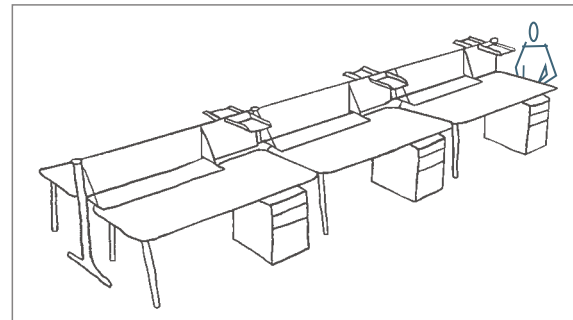

Evolve Adapt Grow

Modern work spaces need to synergistically combine architecture, floorplan, furnishing and technology. Evo offers the ultimate versatility. Deliberately designed using an engineering approach to ensure simplicity and minimisation of components, Evo represents the best in beam-and-post office furniture solutions. Evo evolves and adapts to suit your specific space requirements, whether you need privacy or a group situation. You set the tone and mood of your environment, with Evo's ingenious ergonomic design geared for streamlining your workflow and optimising your productivity.

Individual work spaces interconnect to form group clusters without compromising on privacy or personal and work storage areas. Innovative add-on accessories clip, mount and slot in as required, from surface mounted lights to desktop bookends and additional mobile or tethered slimline work surfaces and pedestals.

With Evo you are in charge and in control of the structure of your work space, providing optimal efficiency, functionality, fluidity and mobility. Evo, evolving, adapting and growing with you and your business. Evo, now manufactured by Ukhuni Business Furniture, is a tried and tested solution, as proven by the installation of over 75 000 work stations to date worldwide.

business furniture

empowerment certified by empowerdex AA / level 3
formerly business furniture centre (bfc)