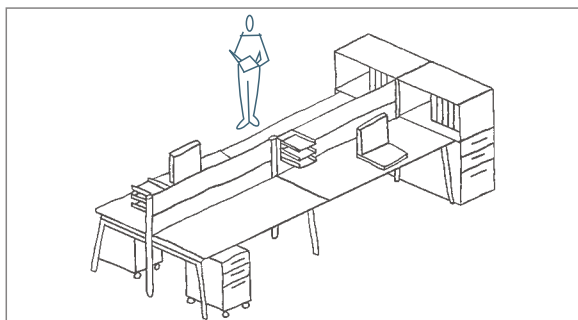

Evolve Adapt Grow

Modern work spaces need to synergistically combine architecture, floorplan, furnishing and technology. Evo offers the ultimate versatility. Deliberately designed using an engineering approach to ensure simplicity and minimisation of components, Evo represents the best in beam-and-post office furniture solutions. Evo evolves and adapts to suit your specific space requirements, whether you need privacy or a group situation. You set the tone and mood of your environment, with Evo's ingenious ergonomic design geared for streamlining your workflow and optimising your productivity.

Individual work spaces interconnect to form group clusters without compromising on privacy or personal and work storage areas. Innovative add-on accessories clip, mount and slot in as required, from surface mounted lights to desktop bookends and additional mobile or tethered slimline work surfaces and pedestals.

With Evo you are in charge and in control of the structure of your work space, providing optimal efficiency, functionality, fluidity and mobility. Evo, evolving, adapting and growing with you and your business. Evo, now manufactured by Ukhuni Business Furniture, is a tried and tested solution, as proven by the installation of over 75 000 work stations to date worldwide.

business furniture

empowerment certified by empowerdex AA / level 3
formerly business furniture centre (bfc)